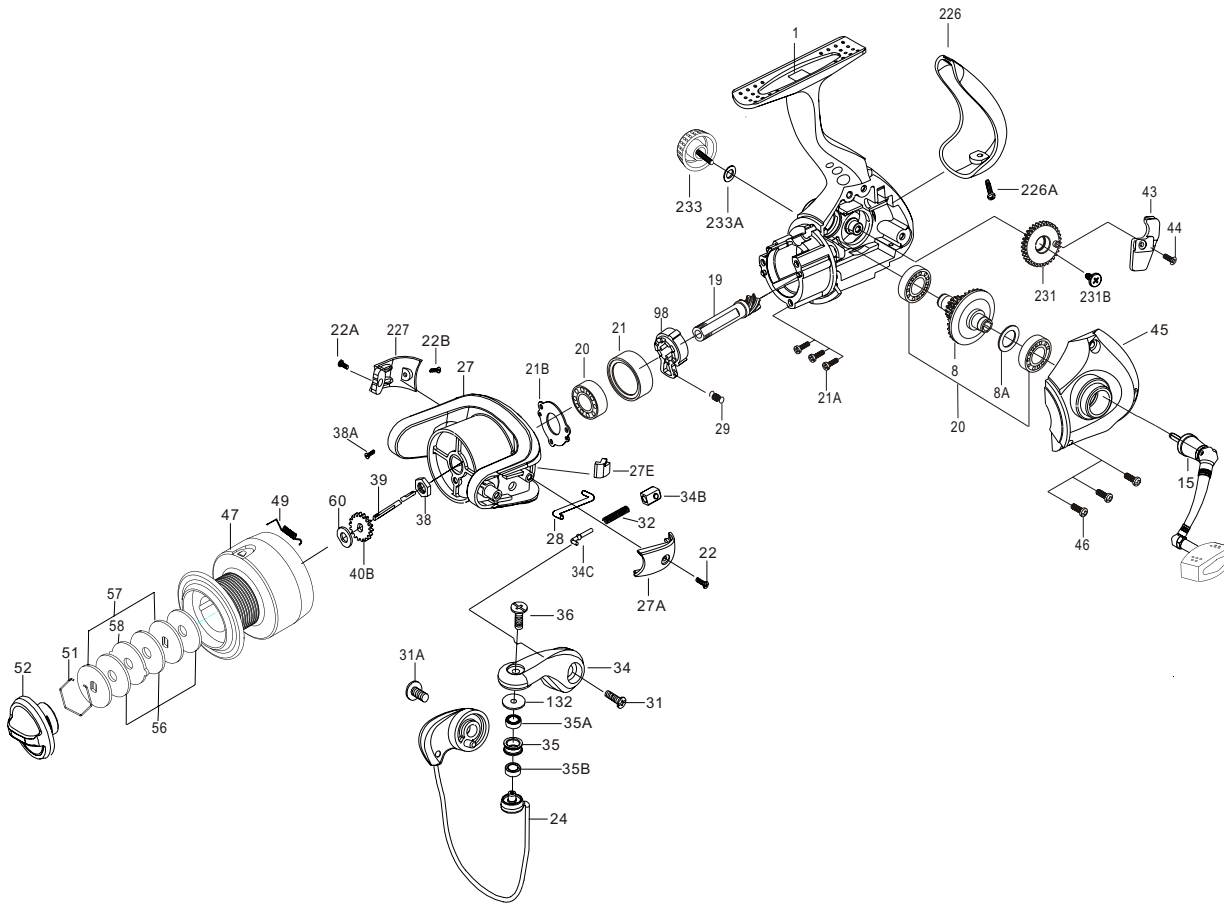

PARTS LIST FOR MODEL SV5000

KEY

NO. DESCRIPTION

| | |
|------|--------------------------------|
| 1 | HOUSING |
| 8 | Main Gear Assembly |
| 8A | Main Gear Shim |
| 15 | Handle Assembly |
| 19 | Pinion Gear |
| 20 | Ball Bearing(3req.) |
| 21 | Collar |
| 21A | Bearing Mounting Screw(3 req.) |
| 21B | Ball Bearing Fixed Washer |
| 22 | Bail Arm Cover Screw |
| 22A | Side Cover Screw |
| 22B | Side Cover Screw |
| 24 | Bail Wire |
| 27 | Rotor Cup |
| 27A | Bail Pivot Cover |
| 27E | Balance Weight |
| 28 | Trip Lever |
| 29 | Spring |
| 31 | Bail Arm Screw |
| 31A | Bail Wire Screw |
| 32 | Bail Spring |
| 34 | Bail Arm |
| 34B | Pivot Guide |
| 34C | Pivot Arm |
| 35 | Line Roller |
| 35A | Line Roller Ball Bearing |
| 35B | Line Roller Bushing |
| 36 | Bail Stud Screw |
| 38 | Rotor Nut |
| 38A | Rotor Nut Screw |
| 39 | Spool Shaft |
| 40B | Click Ratchet |
| 43 | Crosswind Block |
| 44 | Crosswind Block Screw |
| 45 | Housing Cover |
| 46 | Housing Cover Screw(3 req.) |
| 47 | Spool Assembly |
| 49 | Spool Click Spring |
| 51 | Retaining Ring |
| 52 | Drag Knob |
| 56 | Friction Drag Washer(3req.) |
| 57 | Keyed Washer(2 req.) |
| 58 | Drag Washer Earred |
| 60 | Thrust Washer |
| 98 | Clutch Retainer |
| 132 | Roller Washer |
| 226 | Rear Cap |
| 226A | Rear Cap Screw |
| 227 | Cam Cover |
| 231 | Crosswind Gear |
| 231B | Crosswind Gear Screw |
| 233 | Bearing Cover |
| 233A | Bearing Cover Washer |