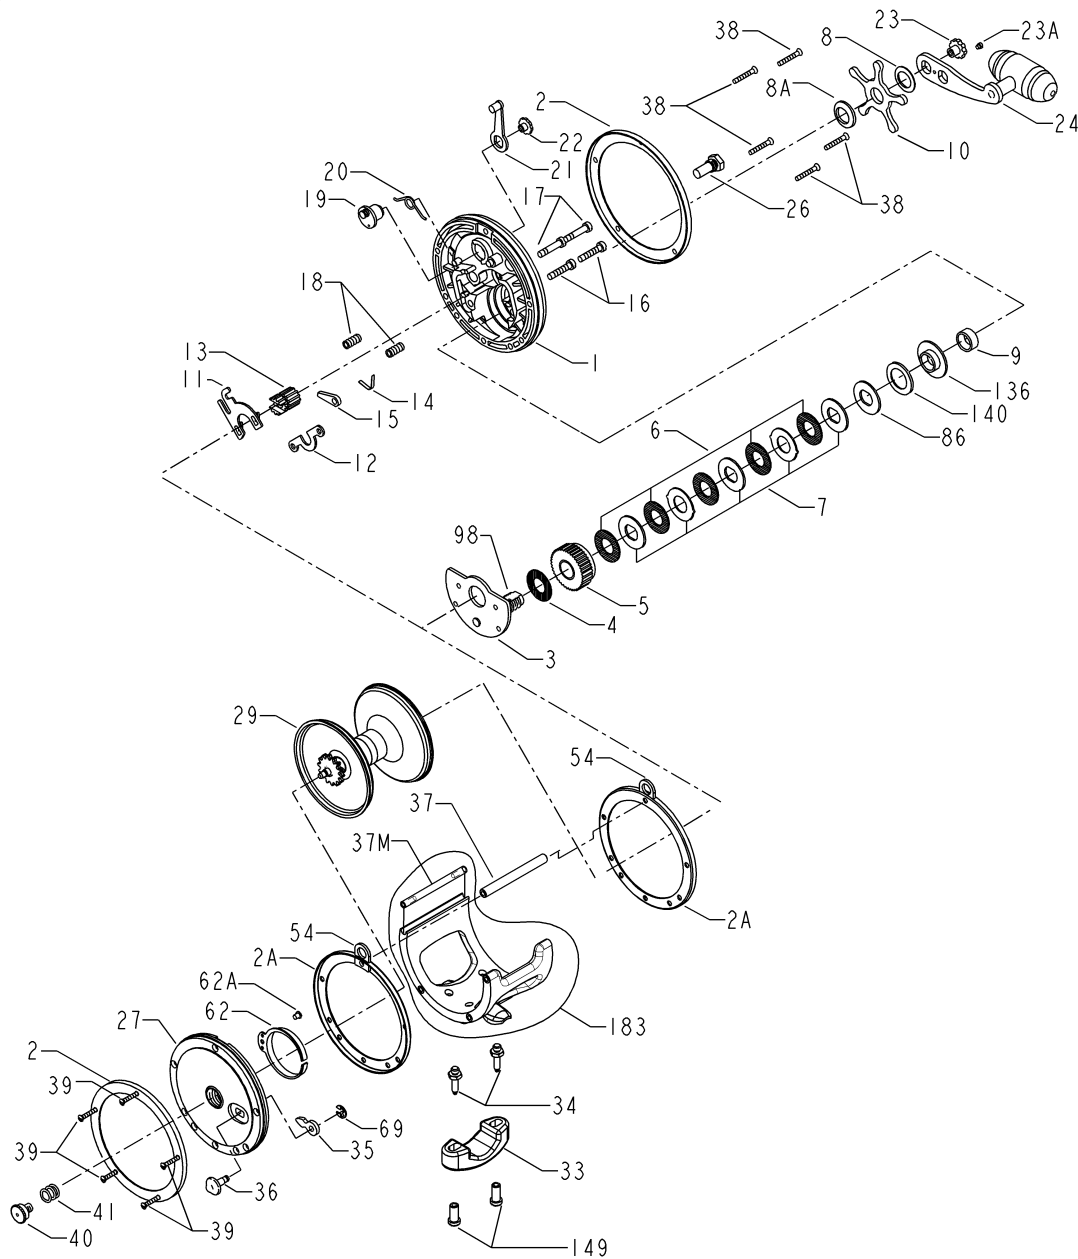

PENN PARTS LIST FOR MODEL 114

KEY NO.	PART NO.	DESCRIPTION
1	001 114	Right Side Plate
2	002N114	Right Side Ring
2A	002 114I	Inner Ring
3	003 114	Bridge w/Sleeve
4	004 114	Fiber Washer
5	005 114	Main Gear
6	006 114	Drag Washer (5 req.)
7	007C114	Metal Drag Washer Set
8	008 114	Tension Spring
8A	008 115	Tension Spring
9	009N114	Spacing Sleeve
10	010 114	Star Drag Wheel
11	011 114	Eccentric Jack
12	012 114	Pinion Yoke
13	013 114	Pinion
14	014 114	Dog Spring
15	015 114	Dog
16	016 114	Lower Bridge Screw (2 req.)
17	017 114	Upper Bridge Screw (2 req.)
18	018 114	Clutch Spring (2 req.)
19	019 114	Eccentric
20	020 114	Eccentric Spring
21	021 114	Eccentric Lever
22	023 060	Eccentric Screw
23	023 116	Handle Screw
23A	110 060	Handle Lock Screw
24	024 057	Handle
26	026 114	R.S. Bearing
27	027 114	Left Side Plate
29	029L114	Spool
33	033 340	Rod Clamp
	*033R114	Ringed Rod Clamp (Optional)
34	034 010KG	Rod Clamp Screw (2 req.)
35	035 114	Click Tongue
36	036 114H	Click Button
37	037 114	Frame Post
37M	037M114	Post
38	039 014HL	R.S. Frame Screw (5 req.)
39	039 012	L.S. Frame Screw (5 req.)
40	040 114	Left Side Bearing
41	041 114	Bearing Spring
54	054 114	Harness Lug (2 req.)
62	062 114	Click Spring
62A	063 209	Click Spring Screw
69	069B600	Retaining Ring
86	086 114L	Metal Drag Washer
98	098 114	Gear Sleeve
136	136 114	Pressure Plate Washer
140	140 114	Felt Washer
149	149 045	Rod Clamp Nut (2 req.)
183	183 114	Frame